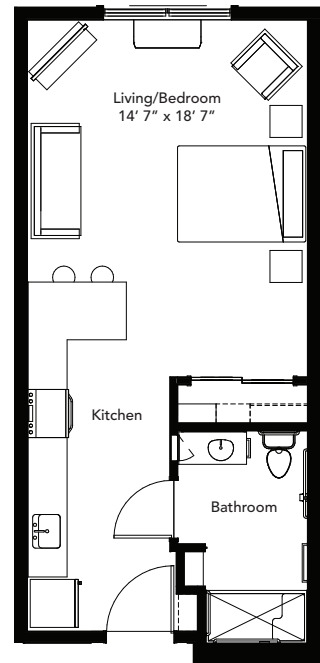

Wren · Studio Apartments

470 sq. ft., A
\$1695

509 sq. ft., A2
\$1695

509 sq. ft., A2
ADA accessible
\$1695

462 sq. ft., B
\$1695

470 sq. ft., C
\$1895