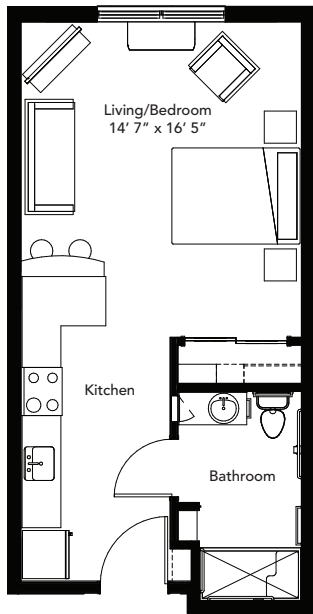

Wren · Studio Apartments

470 sq. ft., A
\$1695

509 sq. ft., A2
\$1695

509 sq. ft., A2
ADA accessible
\$1695

462 sq. ft., B
\$1695

470 sq. ft., C
\$1895