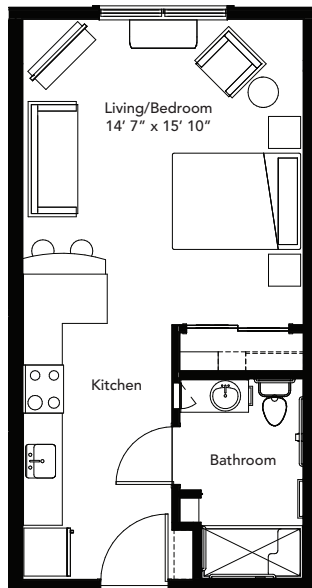

Wren · Studio Apartments

470 sq. ft., A
\$1695

509 sq. ft., A2
\$1695

509 sq. ft., A2
ADA accessible
\$1695

462 sq. ft., B
\$1695

470 sq. ft., C
\$1895