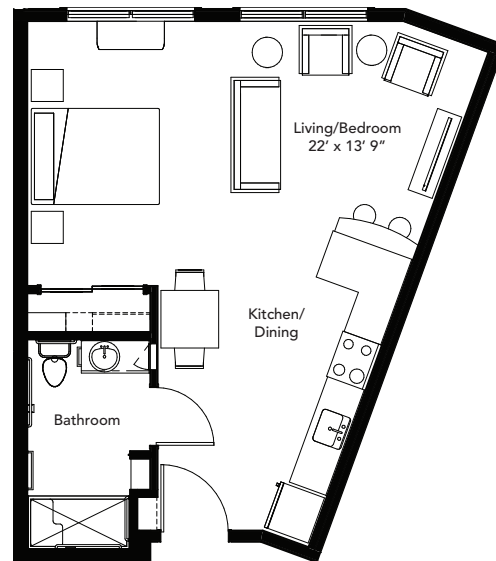

Wren · Studio Apartments

470 sq. ft., A
\$1695

509 sq. ft., A2
\$1695

509 sq. ft., A2
ADA accessible
\$1695

462 sq. ft., B
\$1695

470 sq. ft., C
\$1895