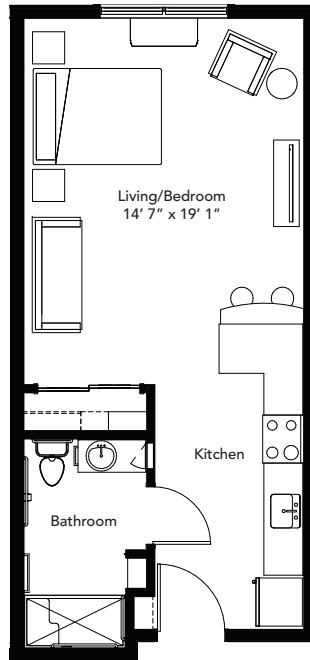

Wren · Studio Apartments

470 sq. ft., A
\$1695

509 sq. ft., A2
\$1695

509 sq. ft., A2
ADA accessible
\$1695

462 sq. ft., B
\$1695

470 sq. ft., C
\$1895