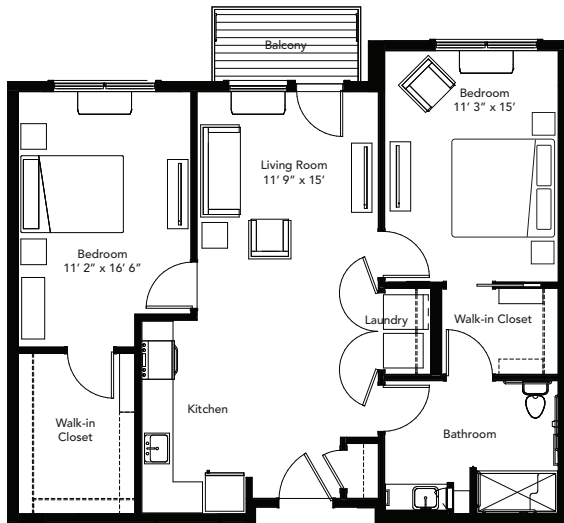

Sandhill · Two-Bedroom Apartments

1009 sq. ft., T
\$2725

1043 sq. ft., T2
\$2860

1043 sq. ft., T2
ADA accessible
\$2860

1132 sq. ft., U
\$3100