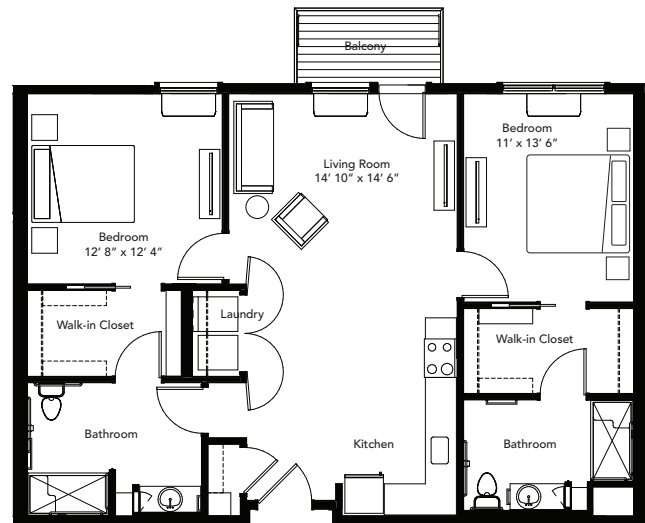

Sandhill · Two-Bedroom Apartments

1009 sq. ft., T
\$2725

1043 sq. ft., T2
\$2860

1043 sq. ft., T2
ADA accessible
\$2860

1132 sq. ft., U
\$3100