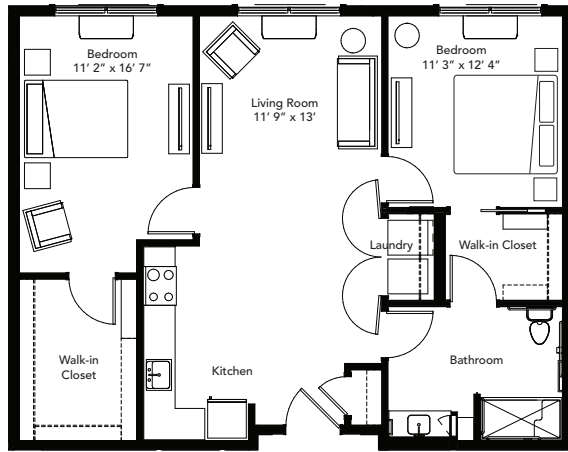

Sandhill · Two-Bedroom Apartments

1009 sq. ft., T
\$2725

1043 sq. ft., T2
\$2860

1043 sq. ft., T2
ADA accessible
\$2860

1132 sq. ft., U
\$3100