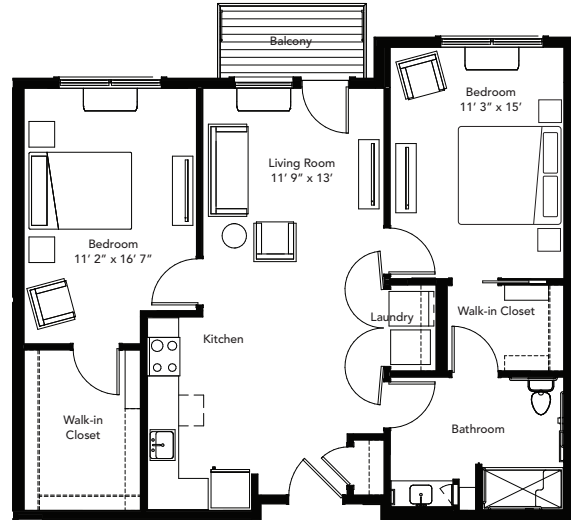

Sandhill · Two-Bedroom Apartments

1009 sq. ft., T
\$2725

1043 sq. ft., T2
\$2860

1043 sq. ft., T2
ADA accessible
\$2860

1132 sq. ft., U
\$3100