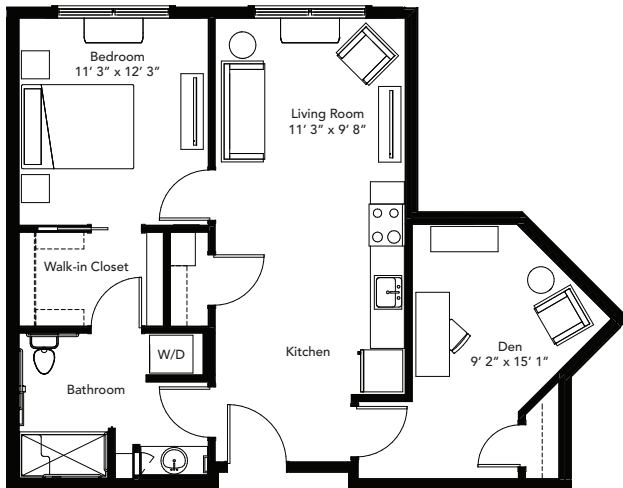

Cardinal · One-Bedroom, Den Apartments

983 sq. ft., N
\$2740

815 sq. ft., P
\$2740

848 sq. ft., Q
\$2615