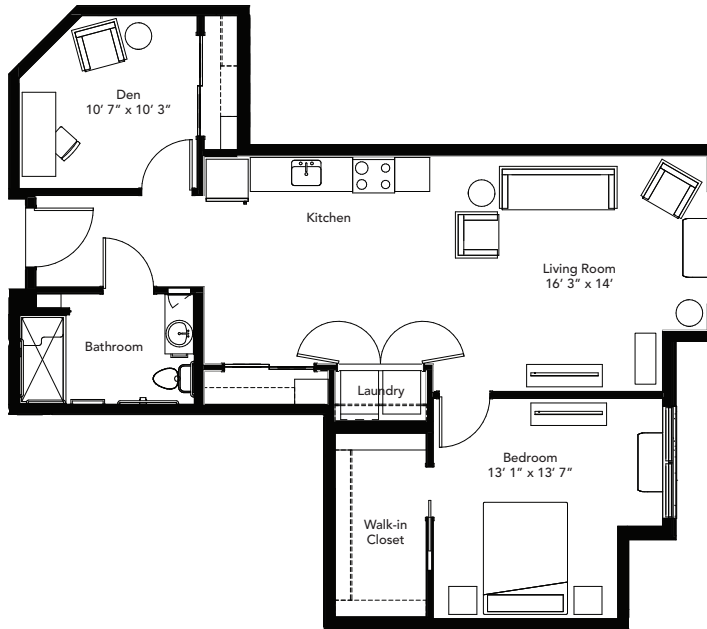

Cardinal · One-Bedroom, Den Apartments

983 sq. ft., N
\$2740

815 sq. ft., P
\$2740

848 sq. ft., Q
\$2615