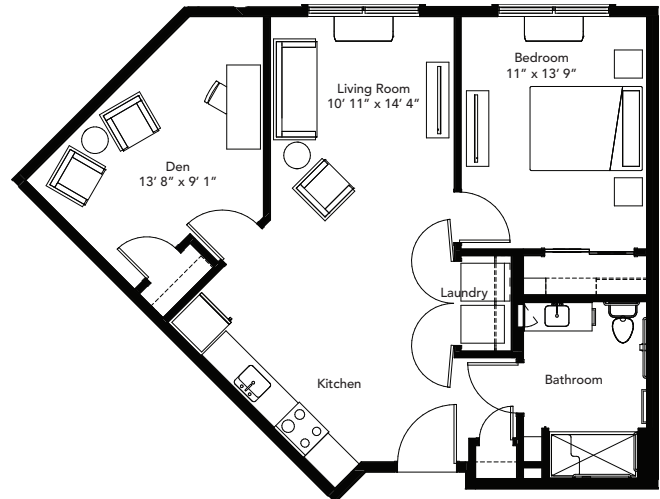

Cardinal · One-Bedroom, Den Apartments

983 sq. ft., N
\$2740

815 sq. ft., P
\$2740

848 sq. ft., Q
\$2615