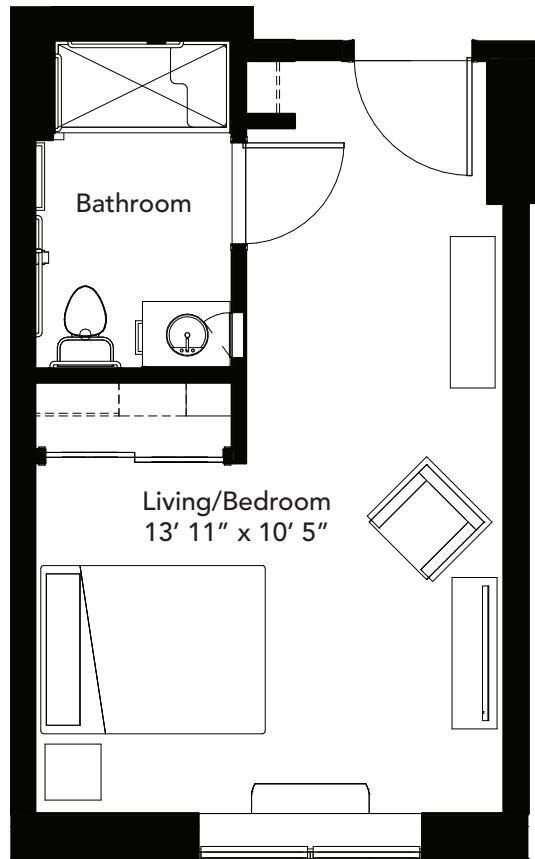

## Memory Care Suite

### Bluebird

Suite | 360 square feet | MC 1-4-5

\$6000

### Bluebird

Suite | 364 square feet | MC 1

*ADA accessible*

\$6000