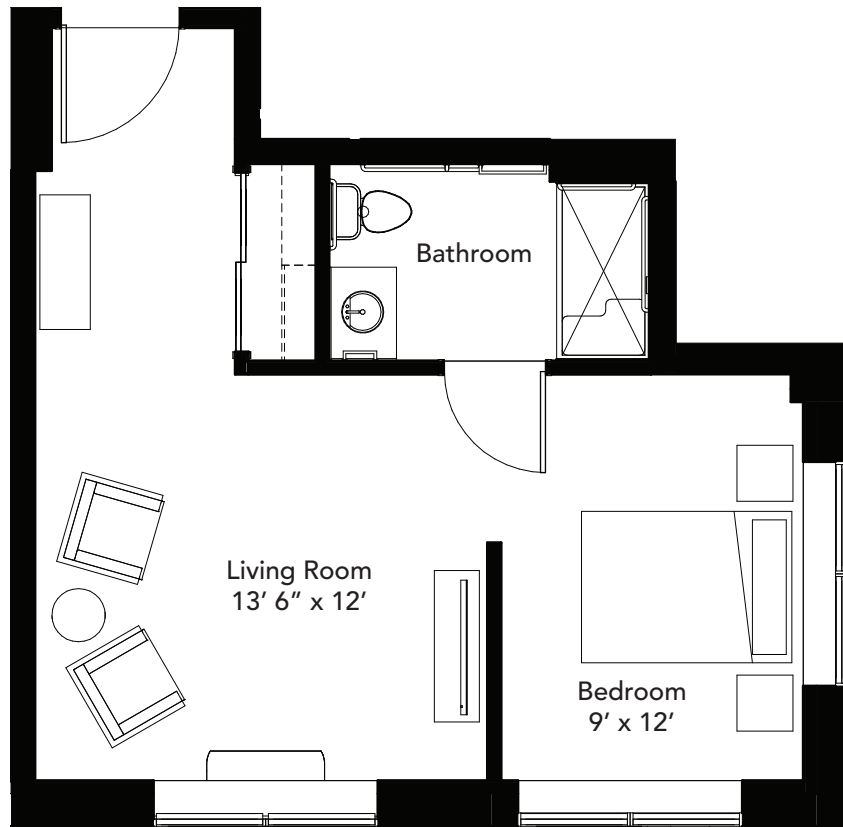

### Bluebird

Suite | 364 square feet | MC 1

*ADA accessible*

\$6000

## Memory Care Suite

## Goldfinch

Suite | 379 square feet | MC 3  
\$6050