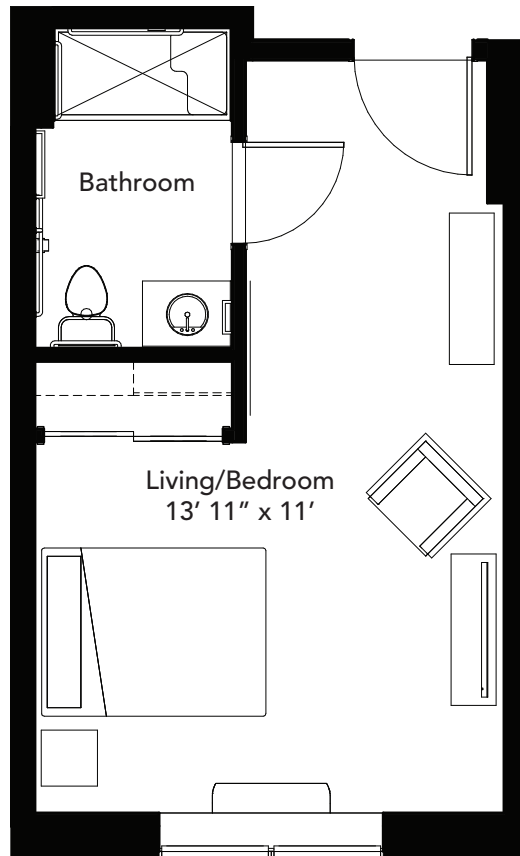

## Memory Care Suite

### Bluebird

Suite | 360 square feet | MC 1-4-5

\$6000

### Bluebird

Suite | 364 square feet | MC 1

*ADA accessible*

\$6000