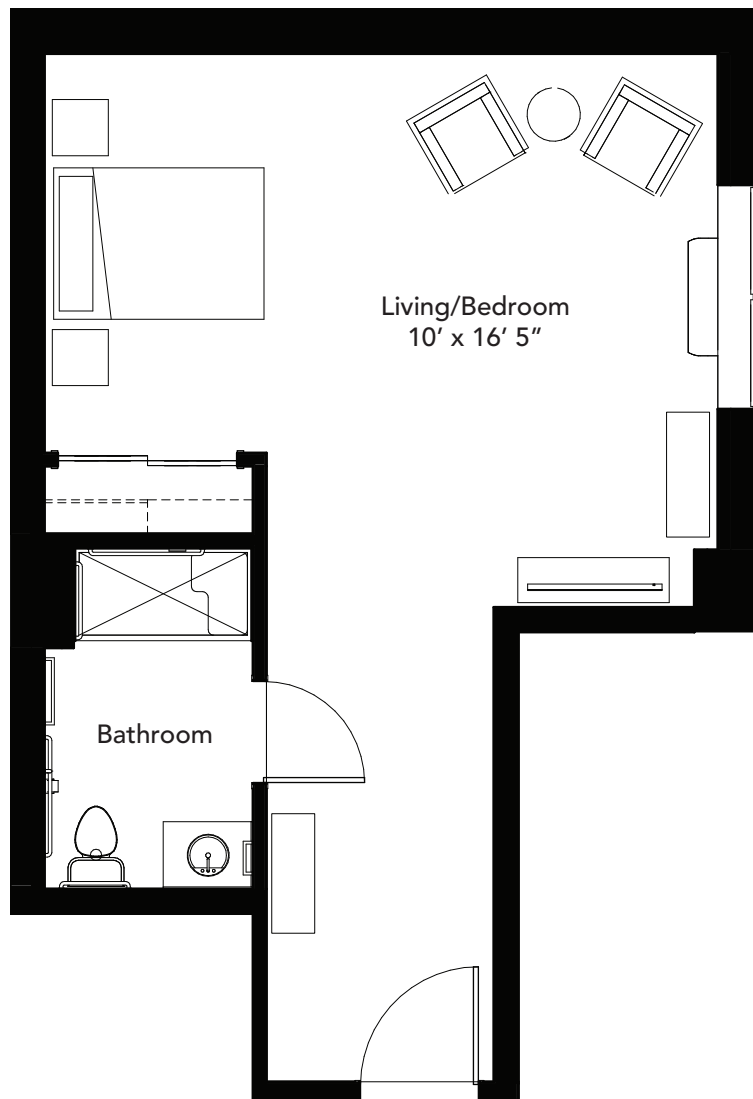

## Goldfinch

Suite | 379 square feet | MC 3  
\$6050

## Memory Care Suite

## Goldfinch

One-bedroom | 485 square feet | MC 2

\$6900