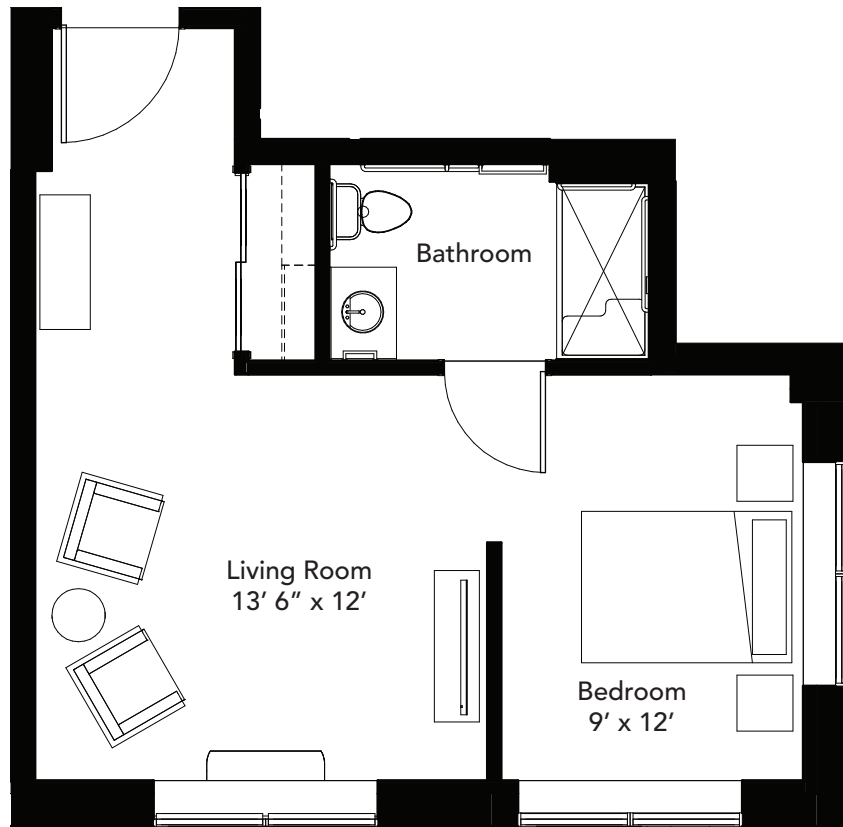

Memory Care Suite

Goldfinch

One-bedroom | 485 square feet | MC 2

\$6900