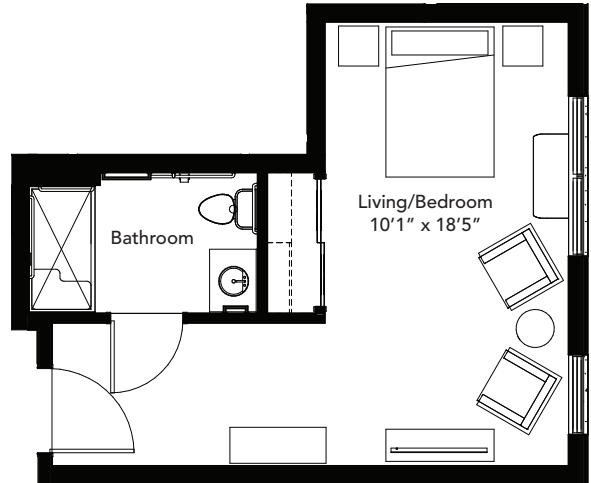

Dove · Care Suites

364 sq. ft., CS 1
ADA accessible
\$8850

373 sq. ft., CS 3
\$8850

One-Bedroom
471 sq. ft., CS 2
\$9050