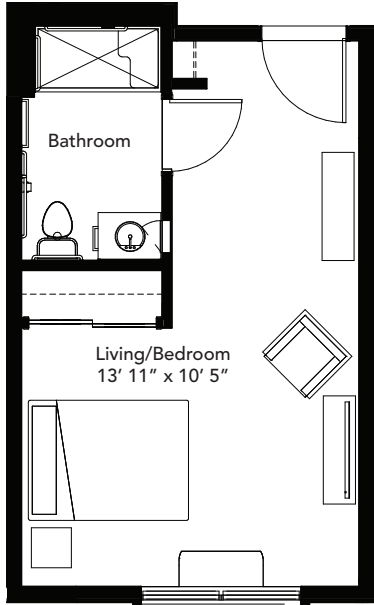

Dove · Care Suites

364 sq. ft., CS 1
ADA accessible
\$8850

373 sq. ft., CS 3
\$8850

One-Bedroom
471 sq. ft., CS 2
\$9050