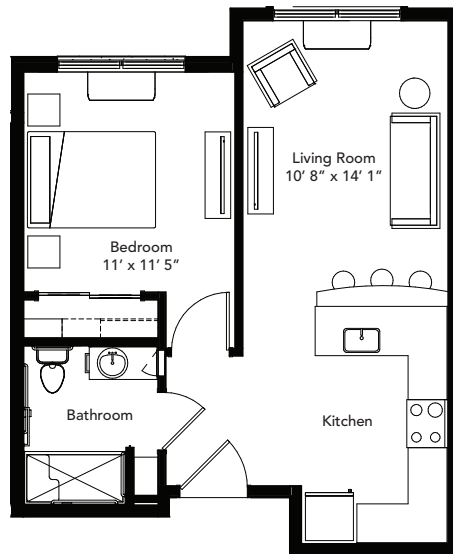

## Bobwhite · One-Bedroom Apartments

682 sq. ft., F  
\$2260

717 sq. ft., F2  
\$2295

579 sq. ft., G  
\$1930