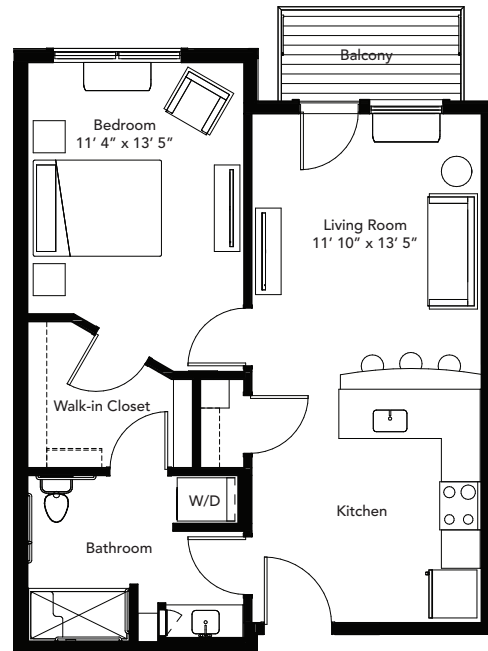

## Bobwhite · One-Bedroom Apartments

682 sq. ft., F  
\$2260

717 sq. ft., F2  
\$2295

579 sq. ft., G  
\$1930