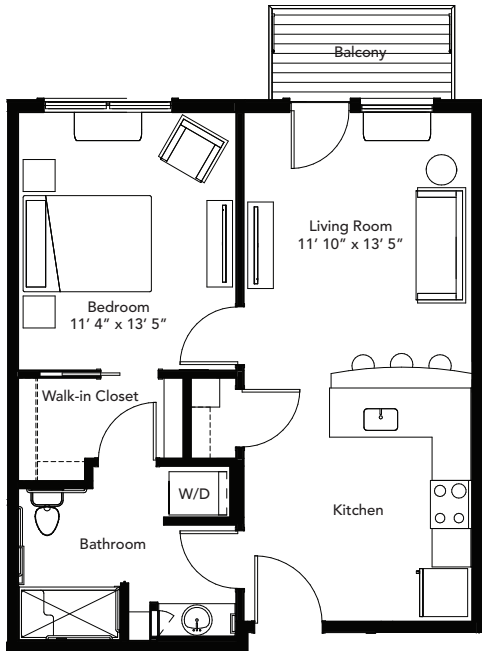

## Bobwhite · One-Bedroom Apartments

682 sq. ft., F  
\$2260

717 sq. ft., F2  
\$2295

579 sq. ft., G  
\$1930